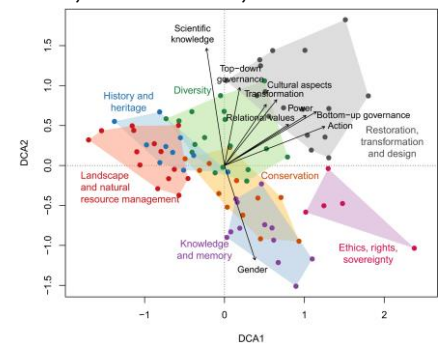

EINLADUNG

Kolloquium
Wintersemester 2021 / 2022

Prof. Dr. Tobias Plieninger

Leiter des Lehrstuhls für Sozial-ökologische Interaktionen in Agrarsystemen, Georg-August-Universität Göttingen und Universität Kassel

hält am Dienstag, den **25.01.2022**, um 16:15 Uhr, digital via Zoom, einen Vortrag über

„Understanding biocultural diversity in landscapes“

Biocultural diversity encompasses the ‘diversity of life in all its manifestations—biological, cultural and linguistic—which are interrelated within a complex socio-ecological adaptive system’. Biocultural diversity includes indigenous and local people's worldviews, livelihoods, and relations to biodiversity, but also the cultural values and practices of communities in transformed and more intensively used landscapes. There is wide agreement that maintaining and developing biocultural diversity is critical to achieve sustainable land management. This presentation highlights the importance, dimensions, and potential contributions of biocultural approaches to sustainability, using recent empirical examples from agricultural and forest landscapes in Europe and beyond.

Tobias Plieninger is Professor in Social-Ecological Interactions at the University of Göttingen and the University of Kassel (Germany). He is a sustainability scientist with a commitment to inter- and transdisciplinary research at the social-ecological interface. In particular, he studies rural landscape change, ecosystem services, and sustainability transformations. His research focuses on the complex relationships between agriculture, forestry, nature conservation, and other sectors of natural resource management. Plieninger is co-editor of ‘The Science and Practice of Landscape Stewardship’ (Cambridge University Press), ‘European Wood-Pastures in Transition’ (Routledge), and ‘Resilience and the Cultural Landscape’ (Cambridge University Press).